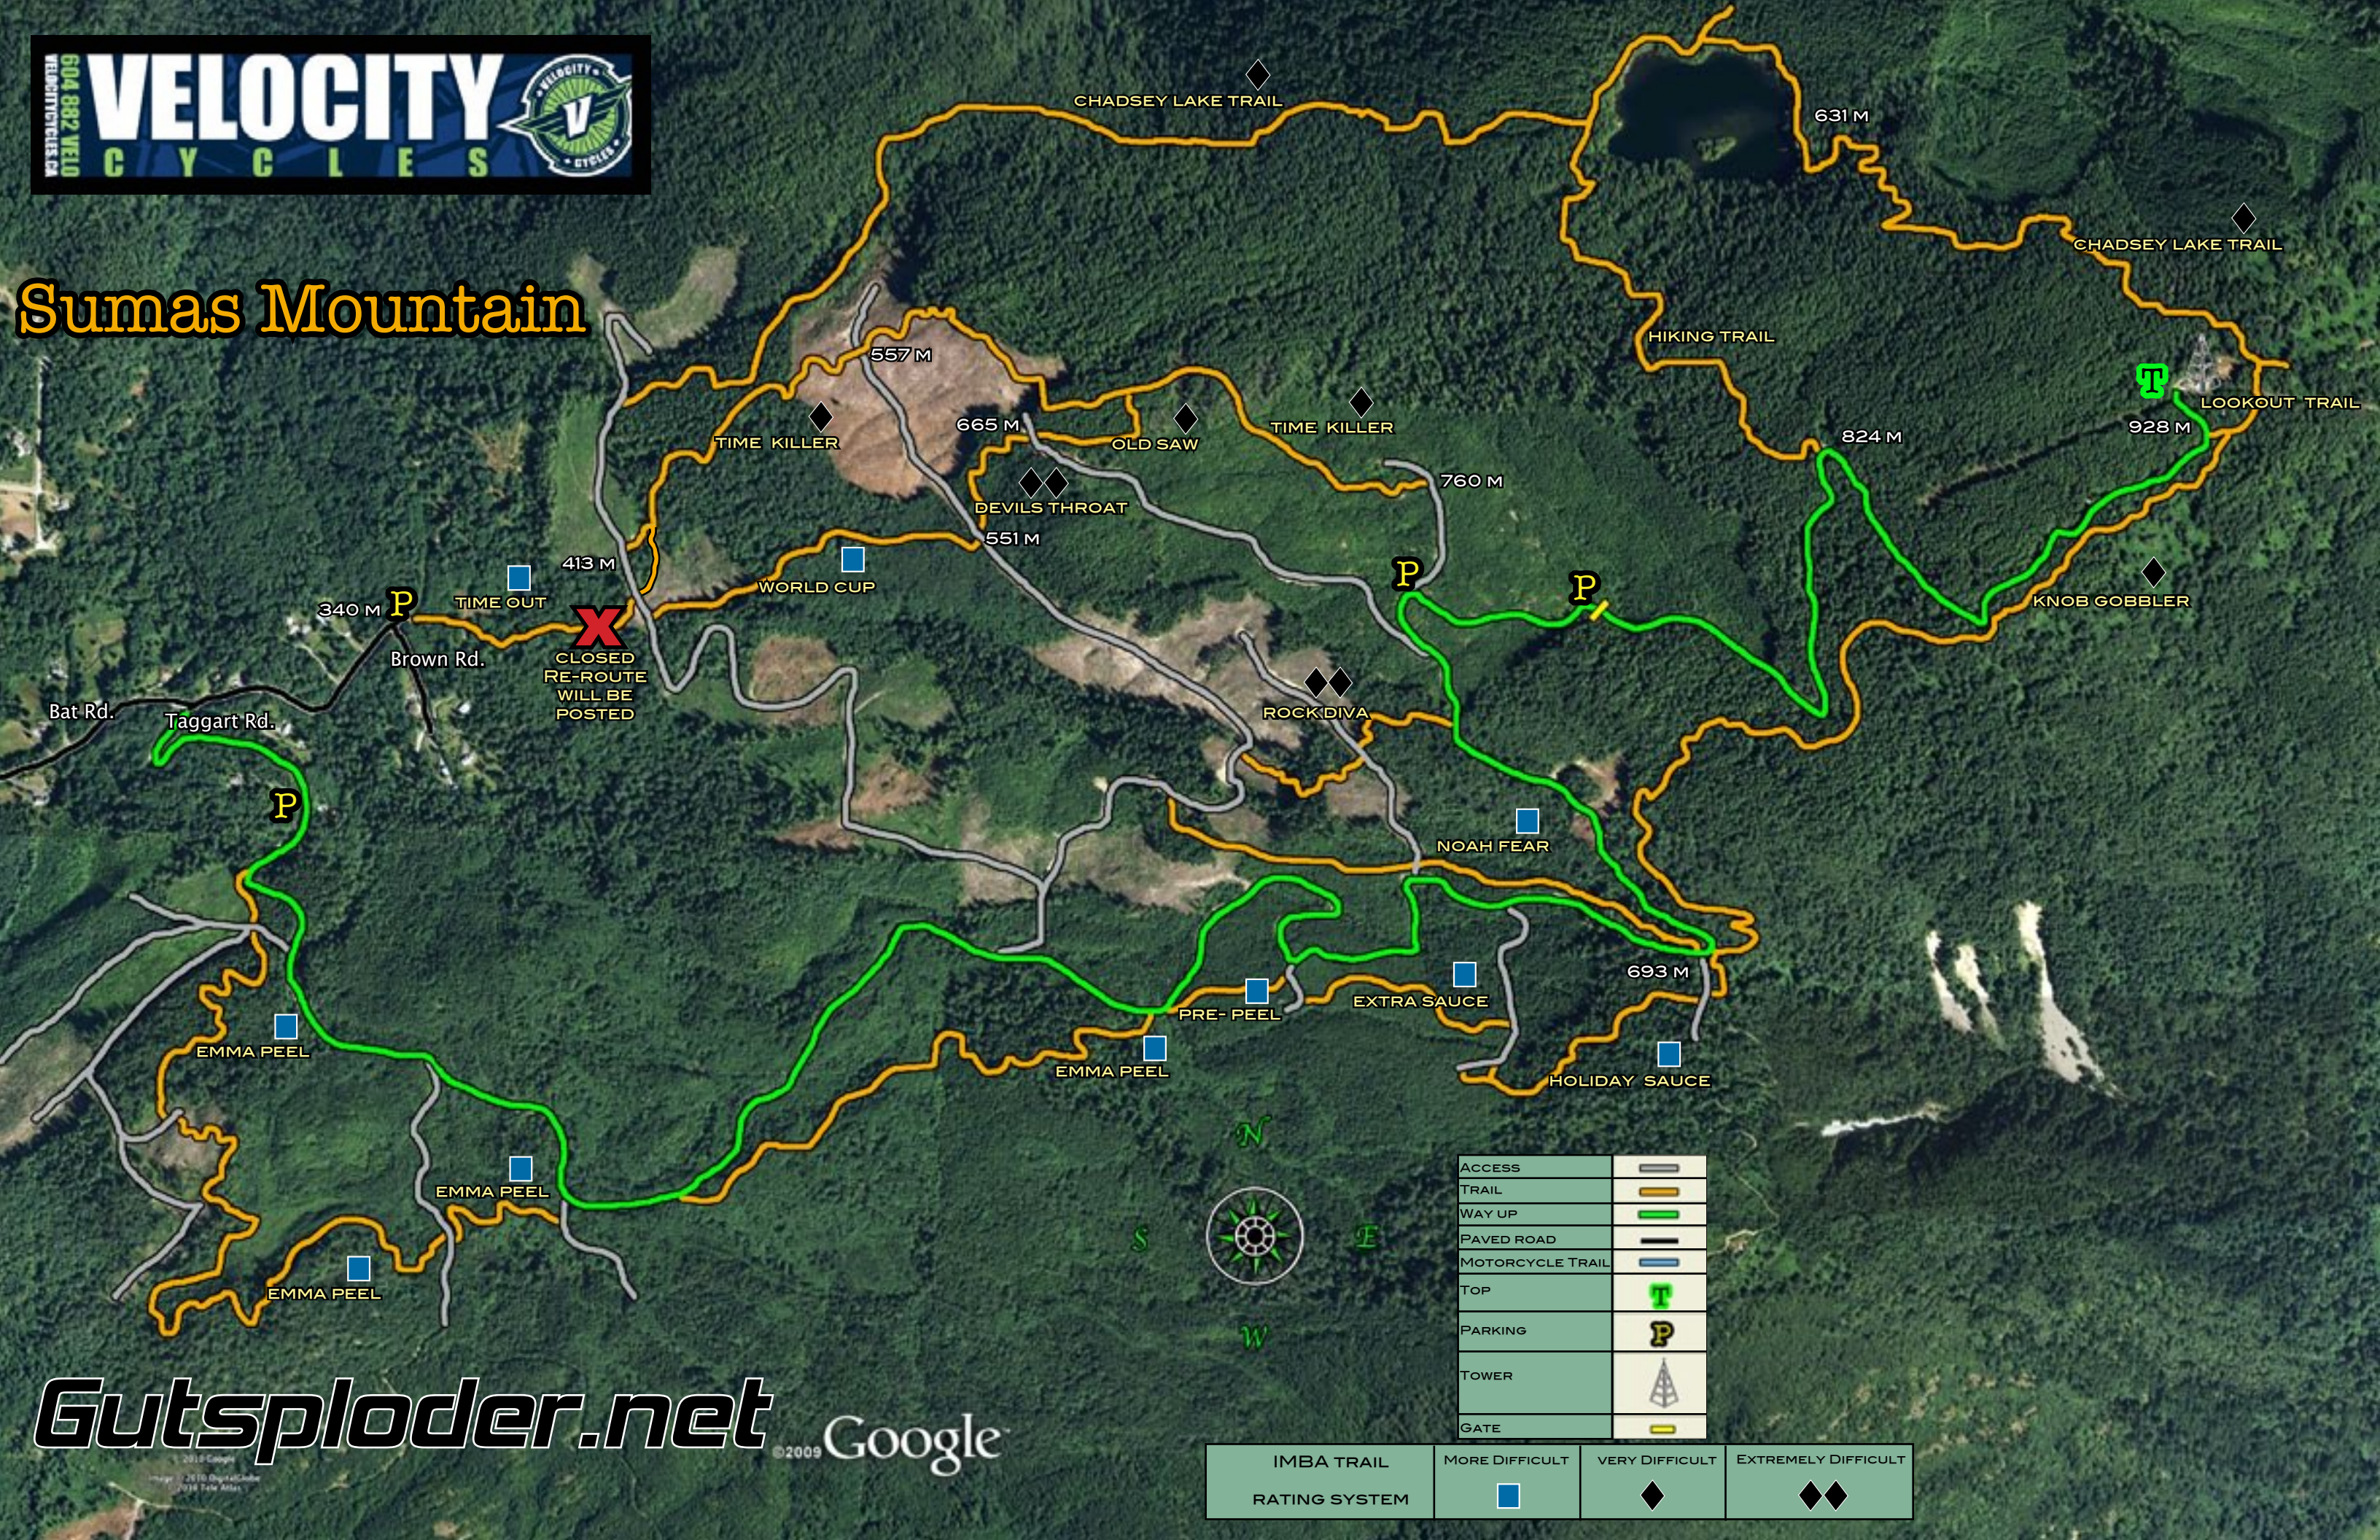

# Sumas Mountain

**X**  
CLOSED  
RE-ROUTE  
WILL BE  
POSTED

ACCESS	
TRAIL	
WAY UP	
PAVED ROAD	
MOTORCYCLE TRAIL	
TOP	
PARKING	
TOWER	
GATE	

IMBA TRAIL	MORE DIFFICULT	VERY DIFFICULT	EXTREMELY DIFFICULT
RATING SYSTEM			